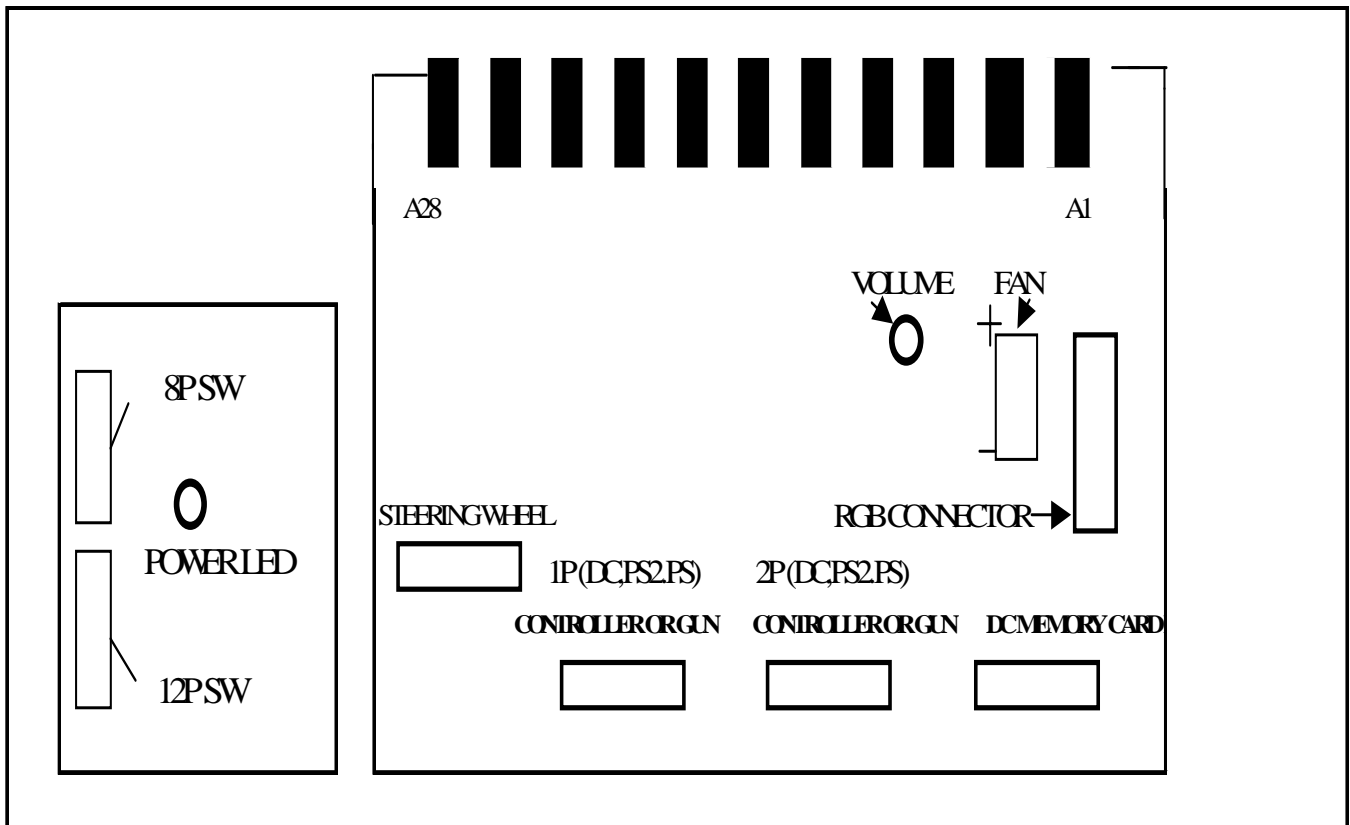

USER GUIDE FOR MGCD MODEL B

MGCD-B is the reformed type of MGCD. With the original characteristics of MGCD, it has additional interface for DC Memory card to strengthen the system, and improve its stability. MGCD-B has the type without casing, and the DIP SW is set up directly on the P.C Board, more convenient to use.

1. GUIDE FOR DC MEMORY CARD:

For FTG, ACT, RCG and SPG games, insert the Memory Card into the DC Memory Card plug of MGCD-B P.C Board. For Gun shooting games, connect the Memory Card to C or D port of DC console with control pad.

2. 1P. 2P WIRE CONNECTION:

For FTG, DCT, RCG and SPG games, always connect the 1P wire to the DC 1 (A) port. 2P wire to 2 (B) port or (D) port or none, (depends on the games)

For instance: when running Virtua Tennis, connect 1P to A port, 2P to B port of the DC console, and Memory card on the MGCD-B P,C Board.

3. ATTENTIONS:

1. MGCD uses -5 voltage. When using MGCD-B, **please make sure the -5 voltage is connected to the JAMMA connector.**
2. When maintaining: all the ICs with programs on the MGCD-B are different from those on MGCD, so please never exchange to use.
3. When using PS2 or PS consoles, please take out the DC memory card.

4. OTHER OPERATION INSTRUCTIONS ARE THE SAME AS MGCD.

MGCD-B MAIN BOARD CONFIGURATION